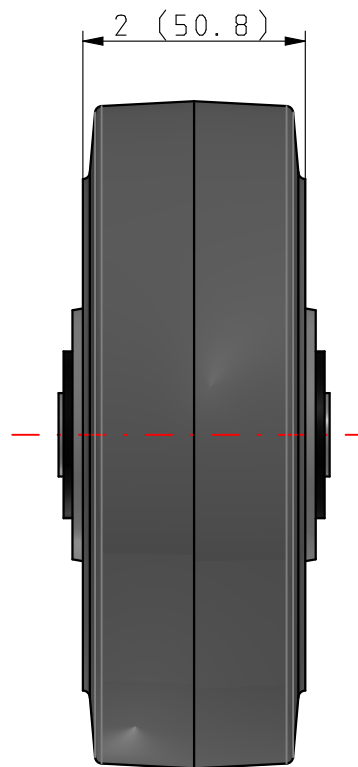

colson®

Part Number:

5.00006.459

Series:

Performa Rubber

Brand:

Colson Caster

Colson Caster

3700 Airport Road • Jonesboro, Arkansas 72401

Phone: 800-643-5515 • 870-932-4501

Fax: 800-356-6708

Website: www.colsoncaster.com