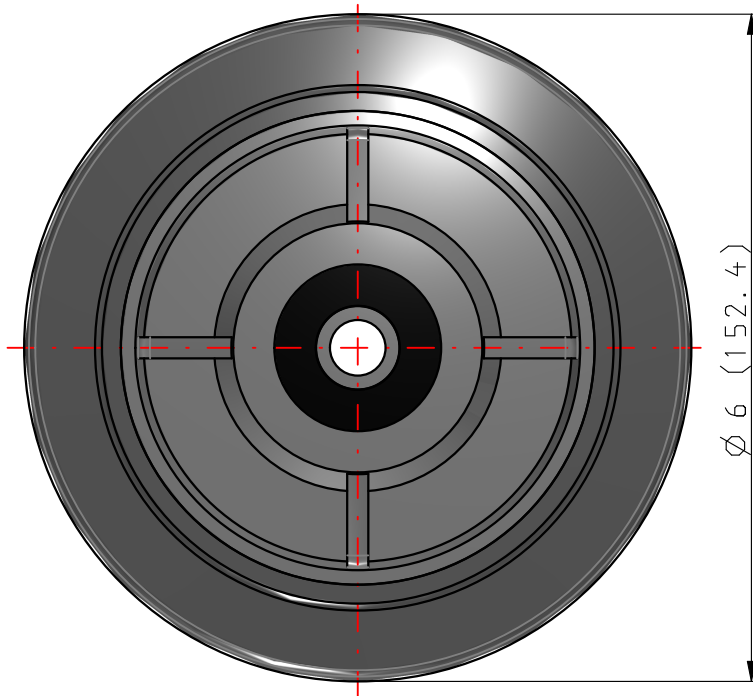

colson®

Part Number:

5.00006.459

Series:

Performa Rubber

Brand:

Colson Caster

Colson Caster

3700 Airport Road • Jonesboro, Arkansas 72401

Phone: 800-643-5515 • 870-932-4501

Fax: 800-356-6708

Website: www.colsoncaster.com