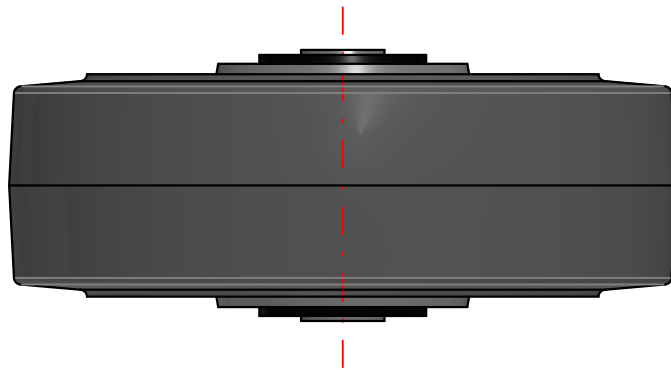

colson®

Part Number:

5.00006.459

Series:

Performa Rubber

Brand:

Colson Caster

Colson Caster

3700 Airport Road • Jonesboro, Arkansas 72401

Phone: 800-643-5515 • 870-932-4501

Fax: 800-356-6708

Website: www.colsoncaster.com